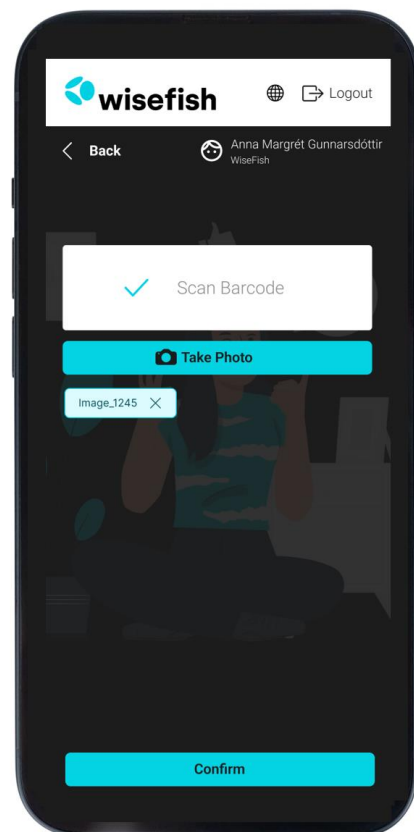

Key benefits and features

- **Streamlined Data Capture**
- **Improved Efficiency and Productivity**
- **Enhanced Inventory Management**
- **Quality Control and Traceability**
- **Seamless Supply Chain Integration**